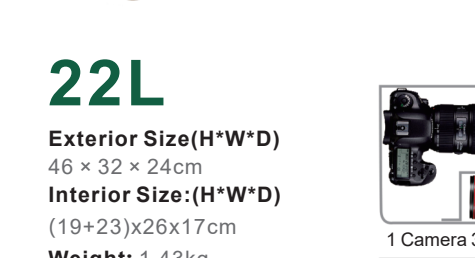

Features

Camera Gear Quick Access at Both Left and Right Sides