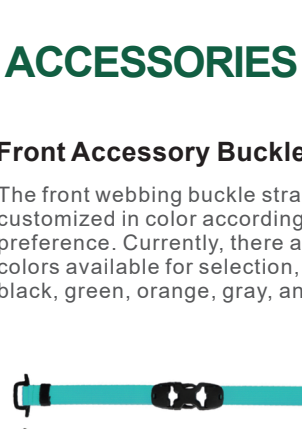

ACCESSORIES

SD Card Wallet