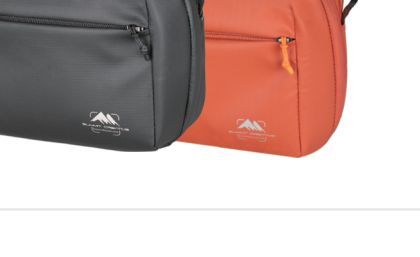

2L
Size(H*W*D): 22*14.5*7cm
Weight: 0.18kg
Shoulder strap: Yes