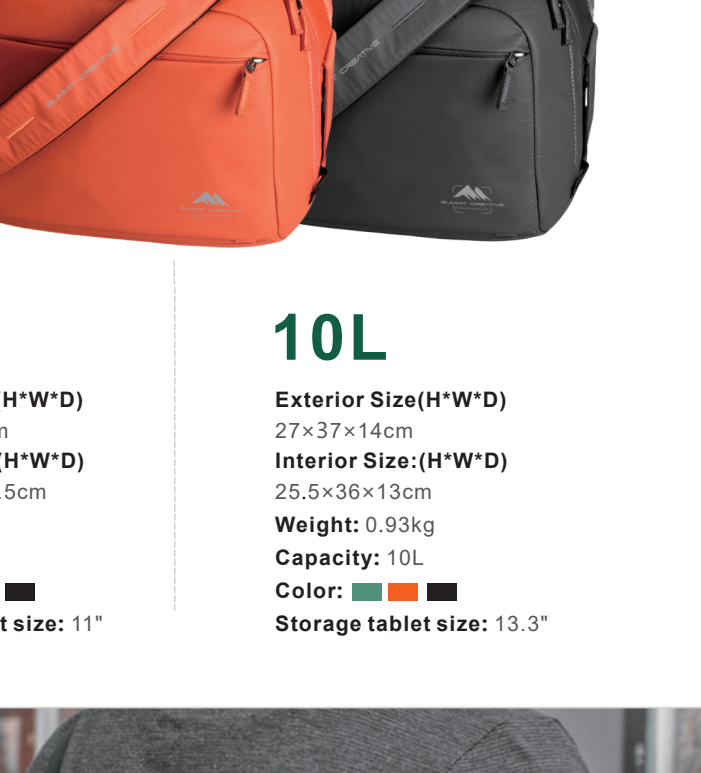

About US

With the increasing enthusiasm for outdoor sports and photography both domestically and internationally, as practitioners who have been deeply engaged in the research and development of camera bags for more than twenty years, we keenly feel that traditional camera bags cannot meet the professional needs of photography and videography. Therefore, the Summit Creative brand has emerged to fulfill the demands of both professional outdoor and photography needs.

Metropolis Series Professional Backpack

Summit Creative Metropolis Series camera bag that combines fashion and performance. Unlike traditional bulky camera bags, this camera bag maintains the Summit Creative brand's consistent comfort and functionality while being more streamlined and lightweight. It is suitable for the daily carrying needs of city creators and outdoor adventurers, providing protection for your photography equipment and let you explore beyond limits!

Features

Product Specifications

22L
Exterior Size(H*W*D)
46 × 32 × 24cm
Interior Size:(H*W*D)
(19*23)*26*17cm
Weight: 1.43kg
(Waist Belt Weight 0.17kg)
Capacity: 22L
Color:
Storage laptop size: 16"

Tenzing Series Professional Outdoor Backpack