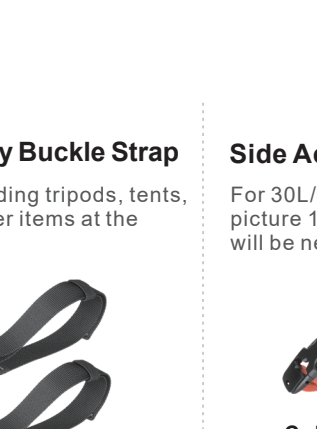

Fold Water Bottle Bag