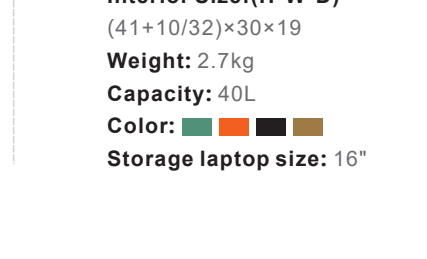

420D Water Repellent and Wear-resistant Fabric