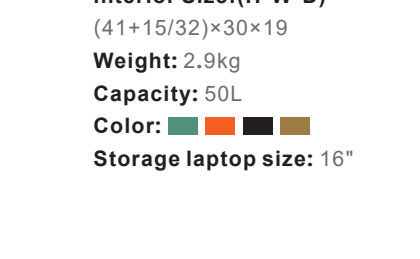

Expandable Front Pocket Design