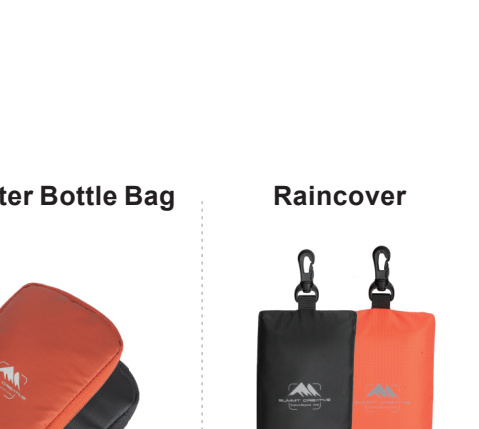

FB150-5
It can accommodate up to 5 square or circular filters with a maximum side length or diameter of 150mm