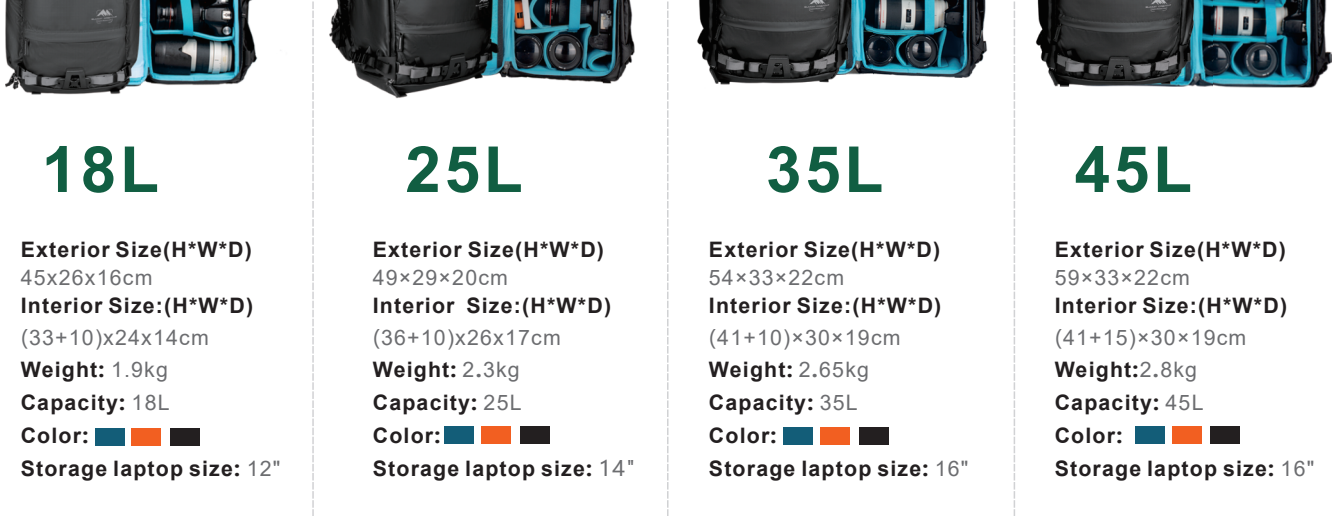

Tenzing Series Professional Outdoor Backpack

The Summit Creative series professional outdoor adventure photography backpack not only meets the professional needs of storing and protecting camera gear, but also meets the needs of mountaineers, travelers, adventurers or field workers. The Summit Creative series' professional outdoor carrying system introduces an ergonomic inverted "U" shaped aluminum tube support structure that not only ensures safety and balance, but also prevents the backpack from shaking and reduces the overall weight of the backpack. The integrated comfortable and breathable back pad, combined with adjustable shoulder straps, chest straps, and waist belts, fully guarantees the breathability and comfort of carrying, greatly reducing the burden of long-term outdoor exploration. The backpack is made of high-tech waterproof and wear-resistant fabric, YKK waterproof zipper and brand buckles. The adjustable equipment compartment uses the HPS-EVA core protection system and rich external hanging systems, allowing you to easily cope with complex and changing outdoor environments. The side quick access also ensures that outdoor adventure enthusiasts do not miss every exciting moment.

Features

Product Specifications

18L
Exterior Size(H*W*D)
45*29*16cm
Interior Size:(H*W*D)
(33*10)*24*14cm
Weight: 1.9kg
Capacity: 18L
Color:
Storage laptop size: 12"

25L
Exterior Size(H*W*D)
49*32*20cm
Interior Size:(H*W*D)
(36*10)*26*17cm
Weight: 2.3kg
Capacity: 25L
Color:
Storage laptop size: 14"

35L
Exterior Size(H*W*D)
54*33*22cm
Interior Size:(H*W*D)
(41*10)*30*19cm
Weight: 2.85kg
Capacity: 35L
Color:
Storage laptop size: 16"

45L
Exterior Size(H*W*D)
59*33*22cm
Interior Size:(H*W*D)
(41*15)*30*19cm
Weight: 2.8kg
Capacity: 45L
Color:
Storage laptop size: 16"

Product Specifications

30L
Exterior Size(H*W*D)
53*29*20cm
Interior Size:(H*W*D)
(36*10)*26*17cm
Weight: 3.35kg
Capacity: 30L
Color:
Storage laptop size: 14"

40L
Exterior Size(H*W*D)
58*33*22cm
Interior Size:(H*W*D)
(41*10/32)*30*19
Weight: 2.7kg
Capacity: 40L
Color:
Storage laptop size: 16"

50L
Exterior Size(H*W*D)
63*33*22cm
Interior Size:(H*W*D)
(41*15/32)*30*19
Weight: 2.9kg
Capacity: 50L
Color:
Storage laptop size: 16"

Tenzing Series Professional Shoulder Bag (4L/7L/10L)

The Tenzing collection shoulder bag is designed specifically for daily commuting and photography, small and lightweight, with a stylish and simple appearance.

- The bag body is made of wear-resistant and water repellent material and features YKK professional waterproof zippers
- Adjustable shoulder strap that can be quickly adjusted with one hand.
- Three sizes and three colors options
- It can work together with luggage case trolley(7L/10L)