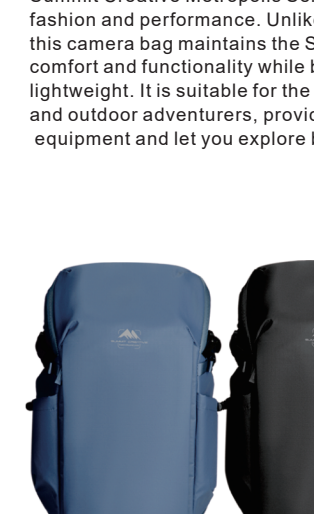

About US

With the increasing enthusiasm for outdoor sports and photography both domestically and internationally, as practitioners who have been deeply engaged in the research and development of camera bags for more than twenty years, we keenly feel that traditional camera bags cannot meet the professional needs of photography and videography. Therefore, the Summit Creative brand has emerged to fulfill the demands of both professional outdoor and photography needs.