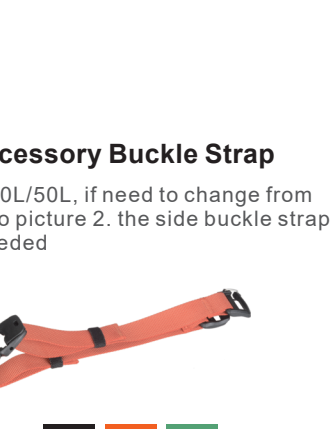

About US

With the increasing enthusiasm for outdoor sports and photography both domestically and internationally, as practitioners who have been deeply engaged in the research and development of camera bags for more than twenty years, we keenly feel that traditional camera bags cannot meet the professional needs of photography and videography. Therefore, the Summit Creative brand has emerged to fulfill the demands of both professional outdoor and photography needs.

Metropolis Series Professional Backpack

Summit Creative Metropolis Series camera bag that combines fashion and performance. Unlike traditional bulky camera bags, this camera bag maintains the Summit Creative brand's consistent comfort and functionality while being more streamlined and lightweight. It is suitable for the daily carrying needs of city creators and outdoor adventurers, providing protection for your photography equipment and let you explore beyond limits!

Features

Product Specifications

22L
Exterior Size(H*W*D)
46 × 32 × 24cm
Interior Size:(H*W*D)
(19*23)*26*17cm
Weight: 1.43kg
(Waist Belt Weight 0.17kg)
Capacity: 22L
Color:
Storage laptop size: 16"

Tenzing Series Professional Outdoor Backpack