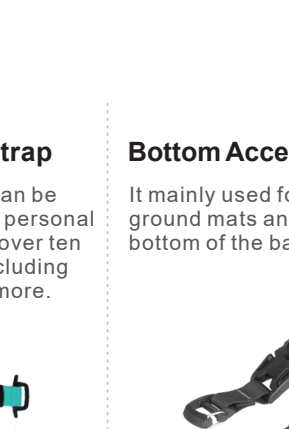

Inner Accessory Bag