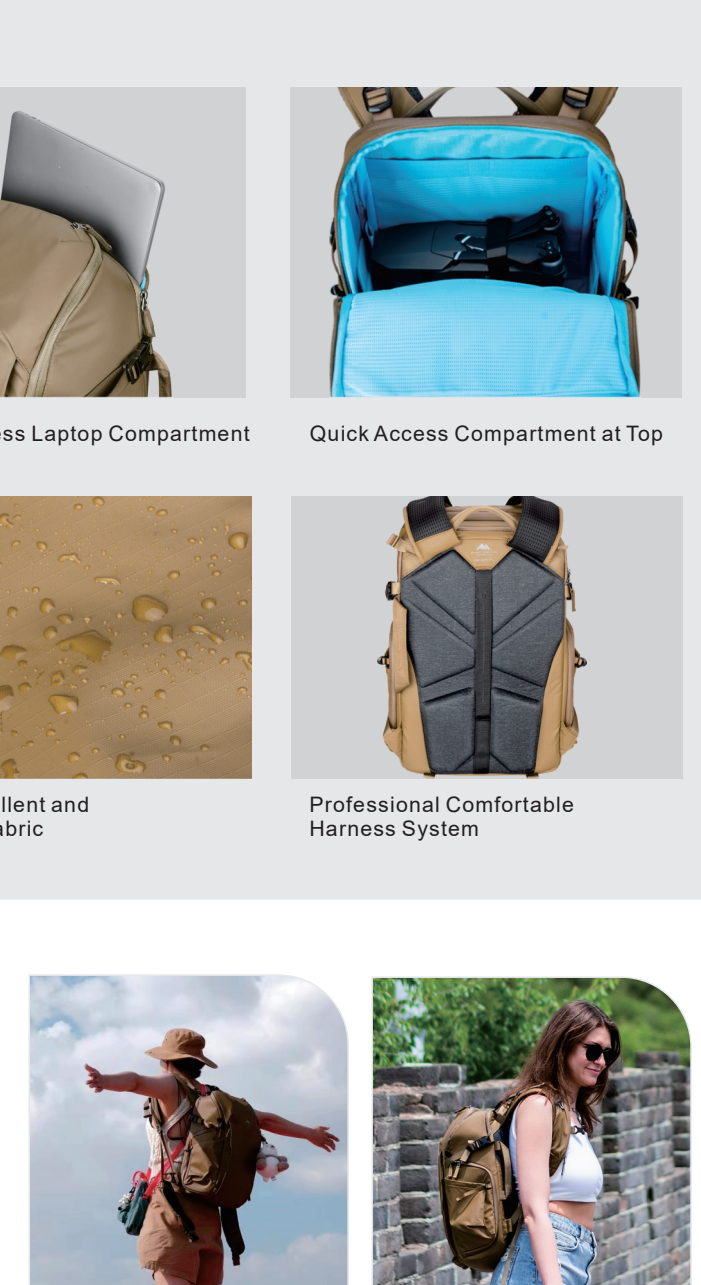

About US

With the increasing enthusiasm for outdoor sports and photography both domestically and internationally, as practitioners who have been deeply engaged in the research and development of camera bags for more than twenty years, we keenly feel that traditional camera bags cannot meet the professional needs of photography and videography. Therefore, the Summit Creative brand has emerged to fulfill the demands of both professional outdoor and photography needs.

Metropolis Series Professional Backpack

Summit Creative Metropolis Series camera bag that combines fashion and performance. Unlike traditional bulky camera bags, this camera bag maintains the Summit Creative brand's consistent comfort and functionality while being more streamlined and lightweight. It is suitable for the daily carrying needs of city creators and outdoor adventurers, providing protection for your photography equipment and let you explore beyond limits!

Features

Product Specifications

22L
Exterior Size(H*W*D)
46 × 32 × 24cm
Interior Size:(H*W*D)
(19*23)*26*17cm
Weight: 1.43kg
(Waist Belt Weight 0.17kg)
Capacity: 22L
Color:
Storage laptop size: 16"