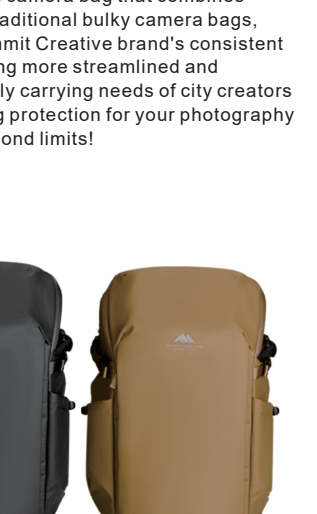

About US

With the increasing enthusiasm for outdoor sports and photography both domestically and internationally, as practitioners who have been deeply engaged in the research and development of camera bags for more than twenty years, we keenly feel that traditional camera bags cannot meet the professional needs of photography and videography. Therefore, the Summit Creative brand has emerged to fulfill the demands of both professional outdoor and photography needs.