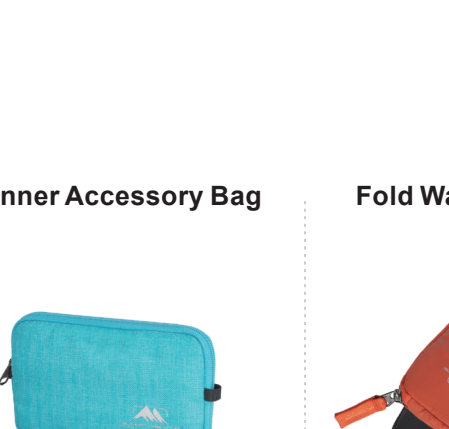

FB100-8
It can accommodate up to 6 square or circular filters with a maximum side length or diameter of 100mm, and 2 rectangular filters with a maximum size of 100mm X 220mm, for a total of 8 filters.