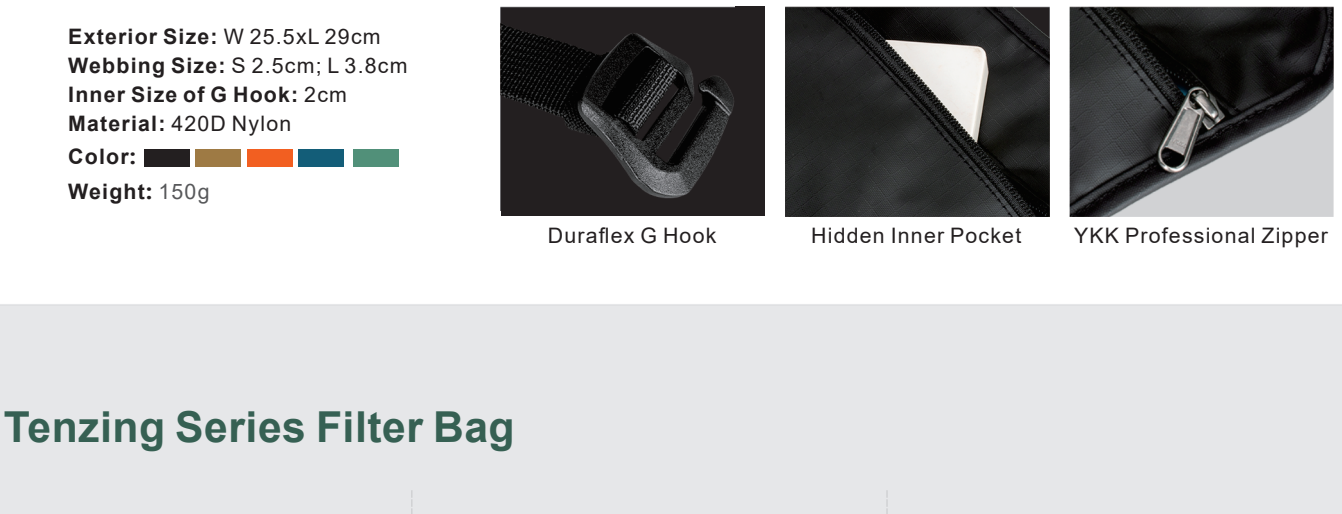

Multi-functional Molle Accessory Plate

Exterior Size: W 25.5xL 29cm
Webbing Size: S 2.5cm, L 3.8cm
Inner Size of G Hook: 2cm
Material: 420D Nylon
Color:
Weight: 150g

Tenzing Series Filter Bag

FB100-5
It can accommodate up to 5 square or circular filters with a maximum side length or diameter of 100mm.

FB100-8
It can accommodate up to 6 square or circular filters with a maximum side length or diameter of 100mm, and 2 rectangular filters with a maximum size of 100mm X 220mm, for a total of 8 filters.

FB150-5
It can accommodate up to 5 square or circular filters with a maximum side length or diameter of 150mm

ACCESSORIES

SD Card Wallet

Size(H*W*D): 8*12.5*2cm
Color:
Weight: 45g

Inner Accessory Bag

Size(H*W*D): 12.5*18*2cm
Color:
Weight: 55g

Fold Water Bottle Bag

Size(H*W*D): 8*12.5*2cm
Color:
Weight: 45g

Raincover

Size(H*W*D): 8*12.5*2cm
Color:
Weight: 45g

ACCESSORIES

Front Accessory Buckle Strap

The front webbing buckle strap can be customized in color according to personal preference. Currently, there are over ten colors available for selection, including black, green, orange, gray, and more.

Bottom Accessory Buckle Strap

It mainly used for binding tripods, tents, ground mats and other items at the bottom of the bag

Side Accessory Buckle Strap

For 30L/40L/50L, if need to change from picture 1 to picture 2, the side buckle strap will be needed