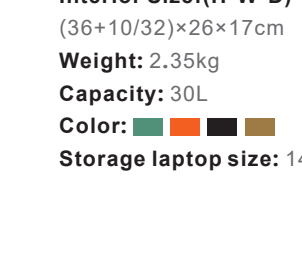

YKK Waterproof Zipper