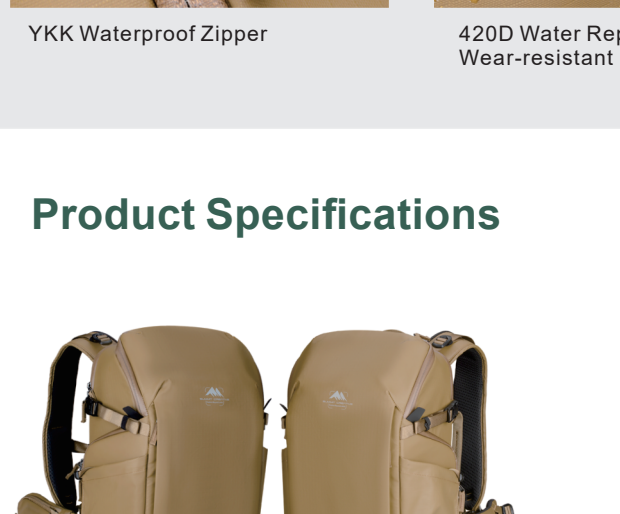

Metropolis Series Professional Backpack

Summit Creative Metropolis Series camera bag that combines fashion and performance. Unlike traditional bulky camera bags, this camera bag maintains the Summit Creative brand's consistent comfort and functionality while being more streamlined and lightweight. It is suitable for the daily carrying needs of city creators and outdoor adventurers, providing protection for your photography equipment and let you explore beyond limits!

Features