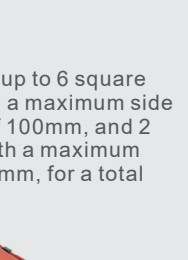

Exterior Size: W 25.5xL 29cm
Webbing Size: S 2.5cm, L 3.8cm
Inner Size of G Hook: 2cm
Material: 420D Nylon
Color:
Weight: 150g